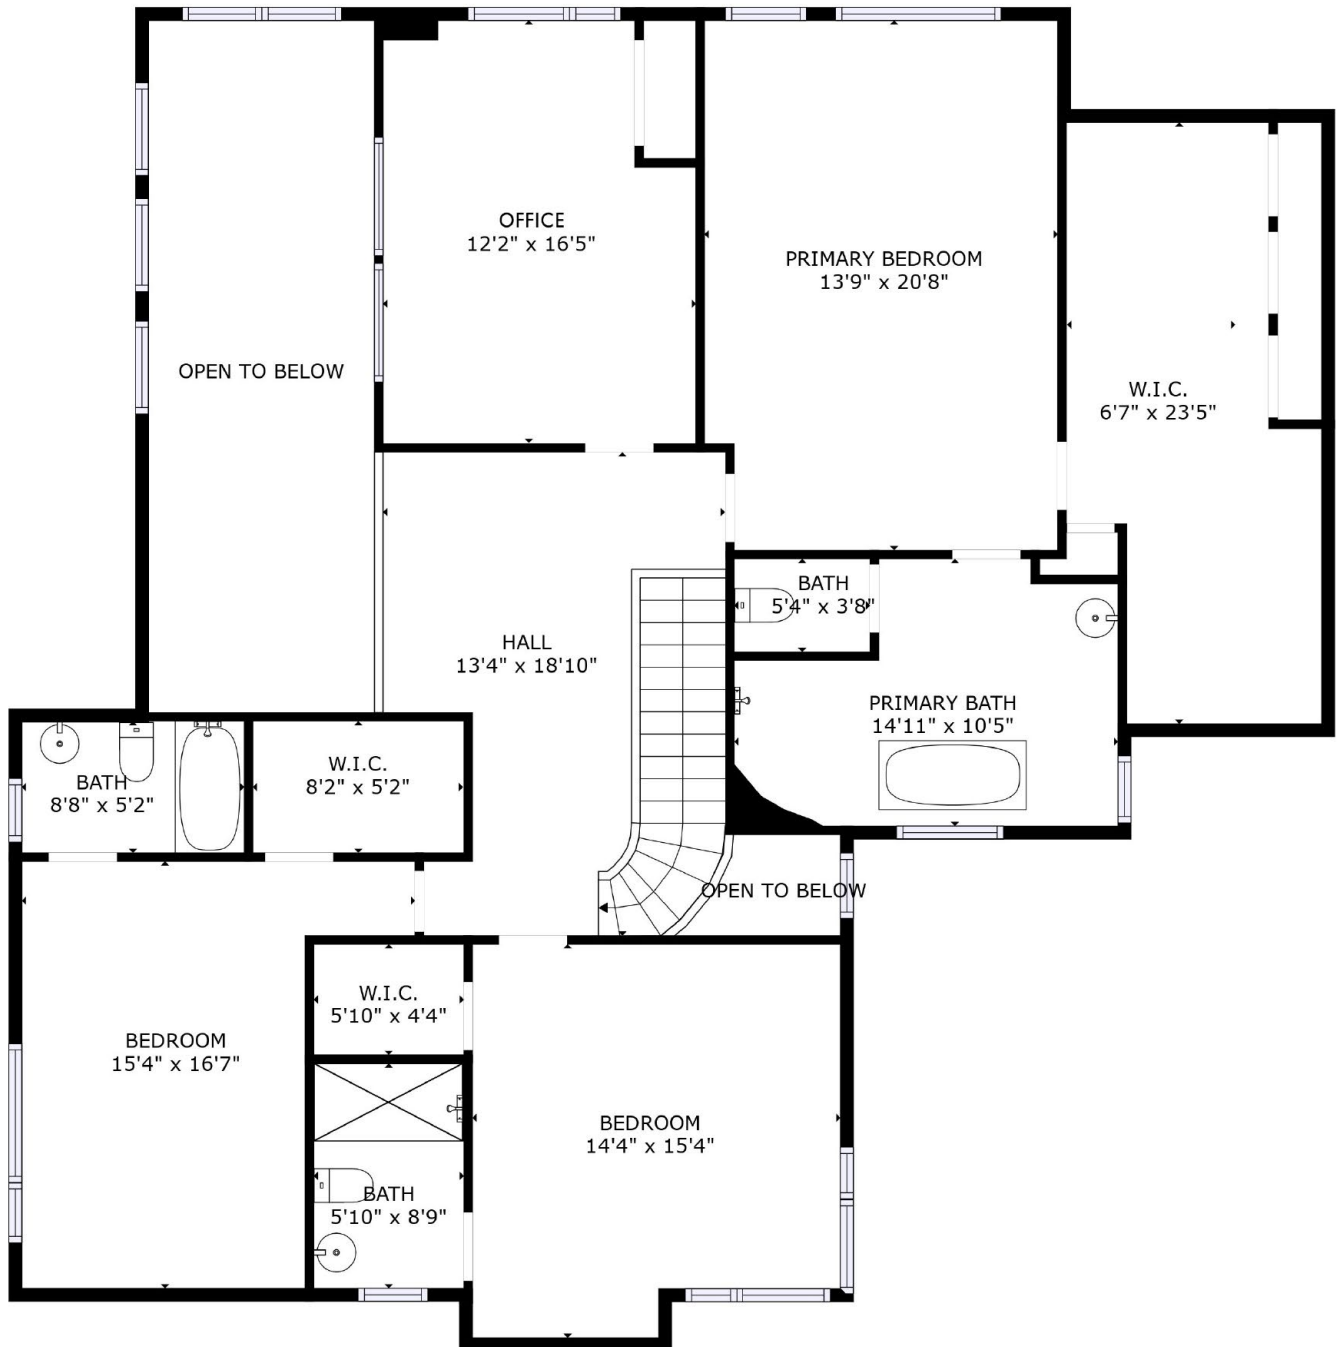

GROSS INTERNAL AREA  
 FLOOR 1: 1859 sq. ft, FLOOR 2: 2106 sq. ft  
 FLOOR 3: 1712 sq. ft, EXCLUDED AREAS:  
 GARAGE: 396 sq. ft, DECK: 829 sq. ft  
 TOTAL: 5677 sq. ft

GROSS INTERNAL AREA  
 FLOOR 1: 1859 sq. ft, FLOOR 2: 2106 sq. ft  
 FLOOR 3: 1712 sq. ft, EXCLUDED AREAS:  
 GARAGE: 396 sq. ft, DECK: 829 sq. ft  
 TOTAL: 5677 sq. ft

FLOOR 2

FLOOR 3

FLOOR 1

GROSS INTERNAL AREA  
 FLOOR 1: 1859 sq. ft, FLOOR 2: 2106 sq. ft  
 FLOOR 3: 1712 sq. ft, EXCLUDED AREAS:  
 GARAGE: 396 sq. ft, DECK: 829 sq. ft  
 TOTAL: 5677 sq. ft

GROSS INTERNAL AREA  
 FLOOR 1: 1859 sq. ft, FLOOR 2: 2106 sq. ft  
 FLOOR 3: 1712 sq. ft, EXCLUDED AREAS:  
 GARAGE: 396 sq. ft, DECK: 829 sq. ft  
 TOTAL: 5677 sq. ft