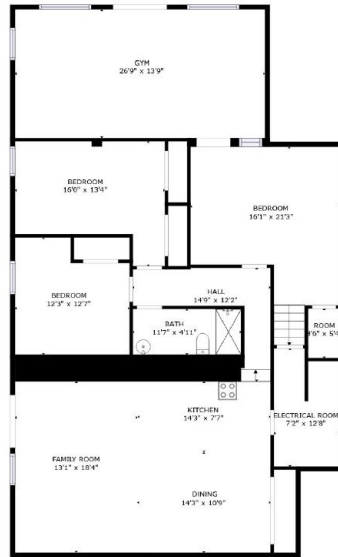

GROSS INTERNAL AREA  
 FLOOR 1: 1859 sq. ft, FLOOR 2: 2106 sq. ft  
 FLOOR 3: 1712 sq. ft, EXCLUDED AREAS:  
 GARAGE: 396 sq. ft, DECK: 829 sq. ft  
 TOTAL: 5677 sq. ft

GROSS INTERNAL AREA  
 FLOOR 1: 1859 sq. ft, FLOOR 2: 2106 sq. ft  
 FLOOR 3: 1712 sq. ft, EXCLUDED AREAS:  
 GARAGE: 396 sq. ft, DECK: 829 sq. ft  
 TOTAL: 5677 sq. ft

FLOOR 2

FLOOR 3

FLOOR 1

GROSS INTERNAL AREA  
 FLOOR 1: 1859 sq. ft, FLOOR 2: 2106 sq. ft  
 FLOOR 3: 1712 sq. ft, EXCLUDED AREAS:  
 GARAGE: 396 sq. ft, DECK: 829 sq. ft  
 TOTAL: 5677 sq. ft

GROSS INTERNAL AREA  
 FLOOR 1: 1859 sq. ft, FLOOR 2: 2106 sq. ft  
 FLOOR 3: 1712 sq. ft, EXCLUDED AREAS:  
 GARAGE: 396 sq. ft, DECK: 829 sq. ft  
 TOTAL: 5677 sq. ft