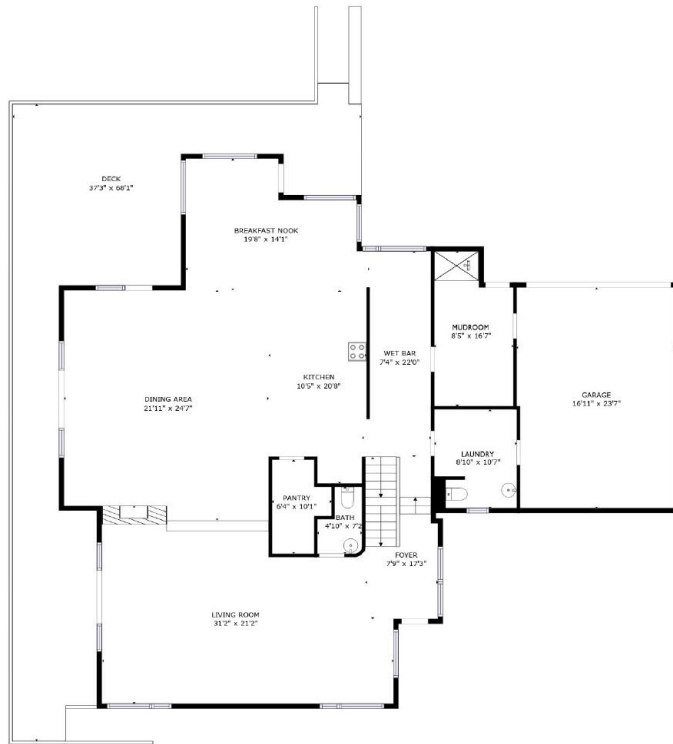

GROSS INTERNAL AREA  
 FLOOR 1: 1859 sq. ft, FLOOR 2: 2106 sq. ft  
 FLOOR 3: 1712 sq. ft, EXCLUDED AREAS:  
 GARAGE: 396 sq. ft, DECK: 829 sq. ft  
 TOTAL: 5677 sq. ft

GROSS INTERNAL AREA  
 FLOOR 1: 1859 sq. ft, FLOOR 2: 2106 sq. ft  
 FLOOR 3: 1712 sq. ft, EXCLUDED AREAS:  
 GARAGE: 396 sq. ft, DECK: 829 sq. ft  
 TOTAL: 5677 sq. ft

FLOOR 2

FLOOR 3

FLOOR 1

GROSS INTERNAL AREA  
 FLOOR 1: 1859 sq. ft, FLOOR 2: 2106 sq. ft  
 FLOOR 3: 1712 sq. ft, EXCLUDED AREAS:  
 GARAGE: 396 sq. ft, DECK: 829 sq. ft  
 TOTAL: 5677 sq. ft

GROSS INTERNAL AREA  
 FLOOR 1: 1859 sq. ft, FLOOR 2: 2106 sq. ft  
 FLOOR 3: 1712 sq. ft, EXCLUDED AREAS:  
 GARAGE: 396 sq. ft, DECK: 829 sq. ft  
 TOTAL: 5677 sq. ft