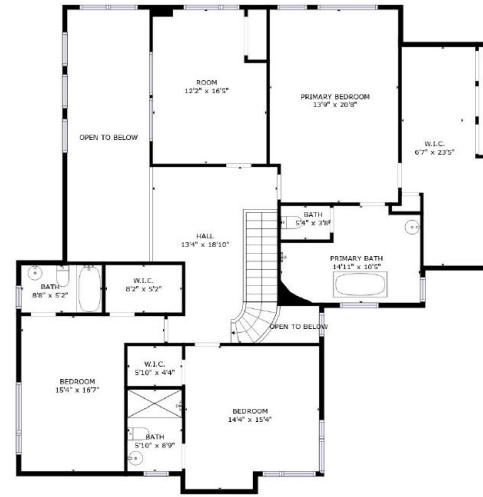

GROSS INTERNAL AREA  
 FLOOR 1: 1859 sq. ft, FLOOR 2: 2106 sq. ft  
 FLOOR 3: 1712 sq. ft, EXCLUDED AREAS:  
 GARAGE: 396 sq. ft, DECK: 829 sq. ft  
 TOTAL: 5677 sq. ft

GROSS INTERNAL AREA  
 FLOOR 1: 1859 sq. ft, FLOOR 2: 2106 sq. ft  
 FLOOR 3: 1712 sq. ft, EXCLUDED AREAS:  
 GARAGE: 396 sq. ft, DECK: 829 sq. ft  
 TOTAL: 5677 sq. ft

FLOOR 2

FLOOR 3

FLOOR 1

GROSS INTERNAL AREA  
 FLOOR 1: 1859 sq. ft, FLOOR 2: 2106 sq. ft  
 FLOOR 3: 1712 sq. ft, EXCLUDED AREAS:  
 GARAGE: 396 sq. ft, DECK: 829 sq. ft  
 TOTAL: 5677 sq. ft

GROSS INTERNAL AREA  
 FLOOR 1: 1859 sq. ft, FLOOR 2: 2106 sq. ft  
 FLOOR 3: 1712 sq. ft, EXCLUDED AREAS:  
 GARAGE: 396 sq. ft, DECK: 829 sq. ft  
 TOTAL: 5677 sq. ft