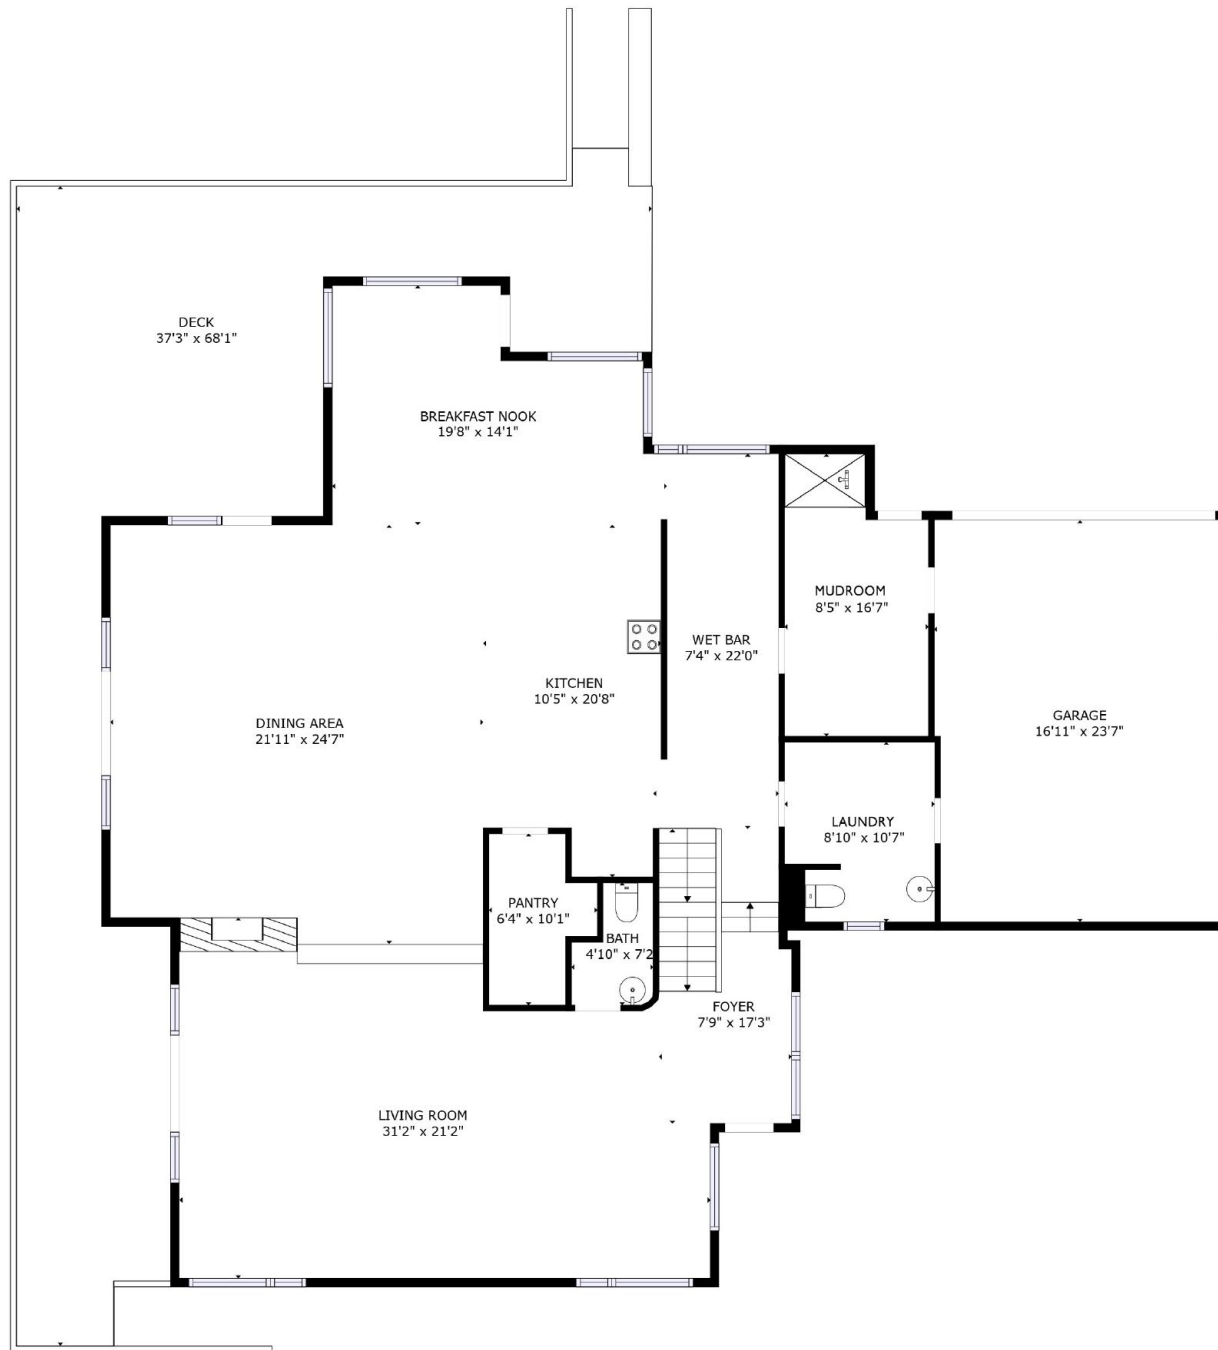

GROSS INTERNAL AREA  
 FLOOR 1: 1859 sq. ft, FLOOR 2: 2106 sq. ft  
 FLOOR 3: 1712 sq. ft, EXCLUDED AREAS:  
 GARAGE: 396 sq. ft, DECK: 829 sq. ft  
 TOTAL: 5677 sq. ft

GROSS INTERNAL AREA  
 FLOOR 1: 1859 sq. ft, FLOOR 2: 2106 sq. ft  
 FLOOR 3: 1712 sq. ft, EXCLUDED AREAS:  
 GARAGE: 396 sq. ft, DECK: 829 sq. ft  
 TOTAL: 5677 sq. ft

FLOOR 2

FLOOR 3

FLOOR 1

GROSS INTERNAL AREA  
 FLOOR 1: 1859 sq. ft, FLOOR 2: 2106 sq. ft  
 FLOOR 3: 1712 sq. ft, EXCLUDED AREAS:  
 GARAGE: 396 sq. ft, DECK: 829 sq. ft  
 TOTAL: 5677 sq. ft

GROSS INTERNAL AREA  
 FLOOR 1: 1859 sq. ft, FLOOR 2: 2106 sq. ft  
 FLOOR 3: 1712 sq. ft, EXCLUDED AREAS:  
 GARAGE: 396 sq. ft, DECK: 829 sq. ft  
 TOTAL: 5677 sq. ft