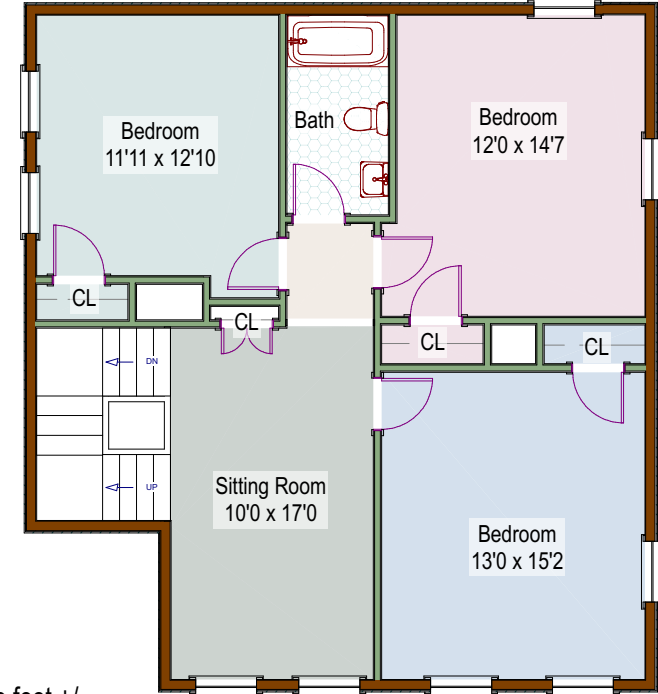

701 Spruce Street
Boulder, Colorado

Upper Level - 1003 square feet +/-

Main Level - 1665 square feet +/-

Top Level - 613 square feet +/-

Leyla Steele
(303)859-3110
Leyla@leysteele.com
RE/MAX Alliance on Walnut
BOULDER
Luxury Group