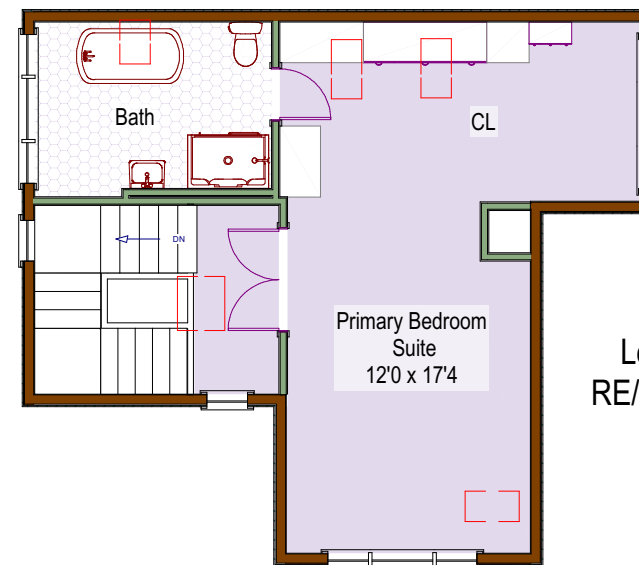

701 Spruce Street
Boulder, Colorado

Upper Level - 1003 square feet +/-

Main Level - 1665 square feet +/-

Top Level - 613 square feet +/-

Leyla Steele
(303)859-3110
Leyla@leysteele.com
RE/MAX Alliance on Walnut
BOULDER
Luxury Group