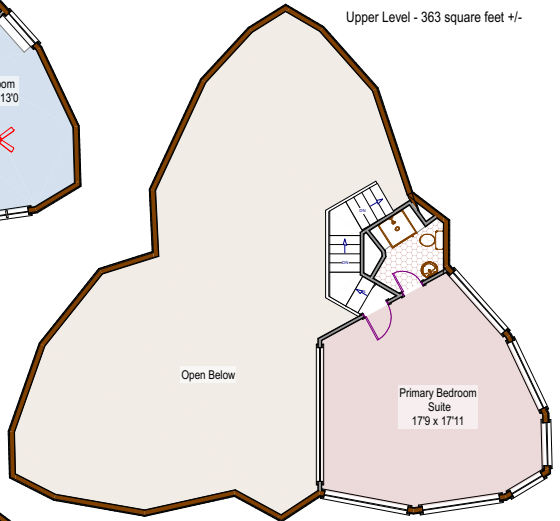

550 College Avenue
Boulder, Colorado

Main Level - 1102 square feet +/-

Upper Level - 363 square feet +/-

Lower Level - 1102 square feet +/-

Leyla Steele
(303)859-3110
Leyla@leysteele.com
RE/MAX Alliance on Walnut
BOULDER
Luxury Group