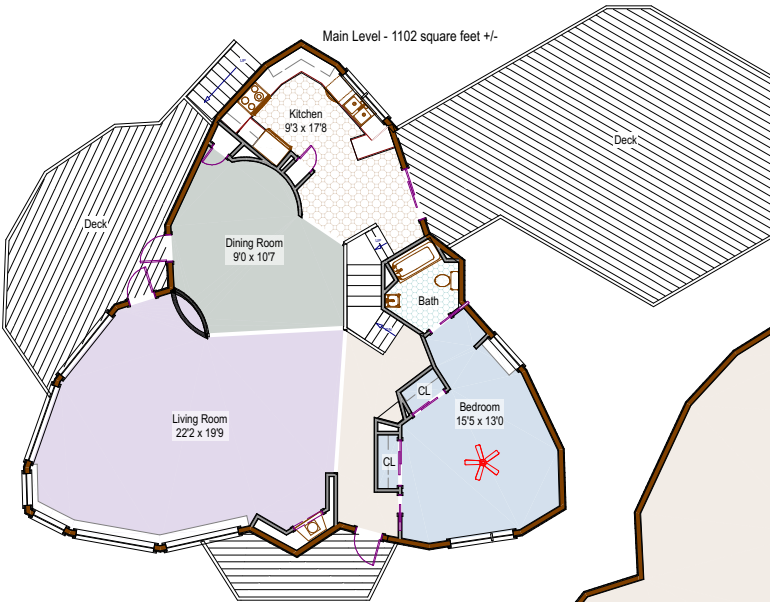

550 College Avenue
Boulder, Colorado

Main Level - 1102 square feet +/-

Upper Level - 363 square feet +/-

Lower Level - 1102 square feet +/-

Leyla Steele
(303)859-3110
Leyla@leysteele.com
RE/MAX Alliance on Walnut
BOULDER
Luxury Group