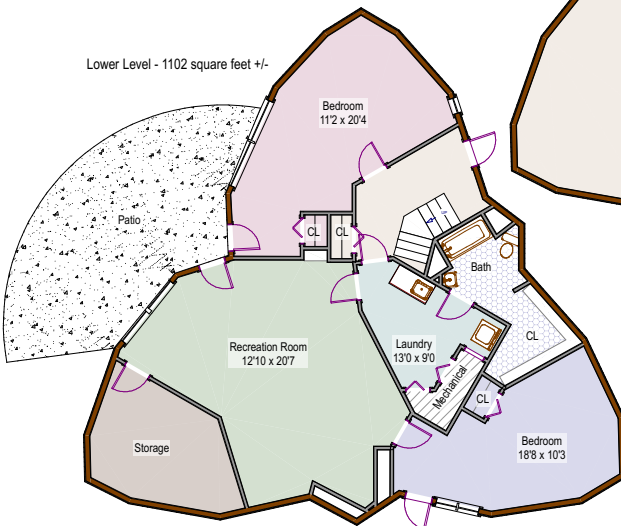

550 College Avenue
Boulder, Colorado

Main Level - 1102 square feet +/-

Upper Level - 363 square feet +/-

Lower Level - 1102 square feet +/-

Leyla Steele
(303)859-3110
Leyla@leysteele.com
RE/MAX Alliance on Walnut
BOULDER
Luxury Group